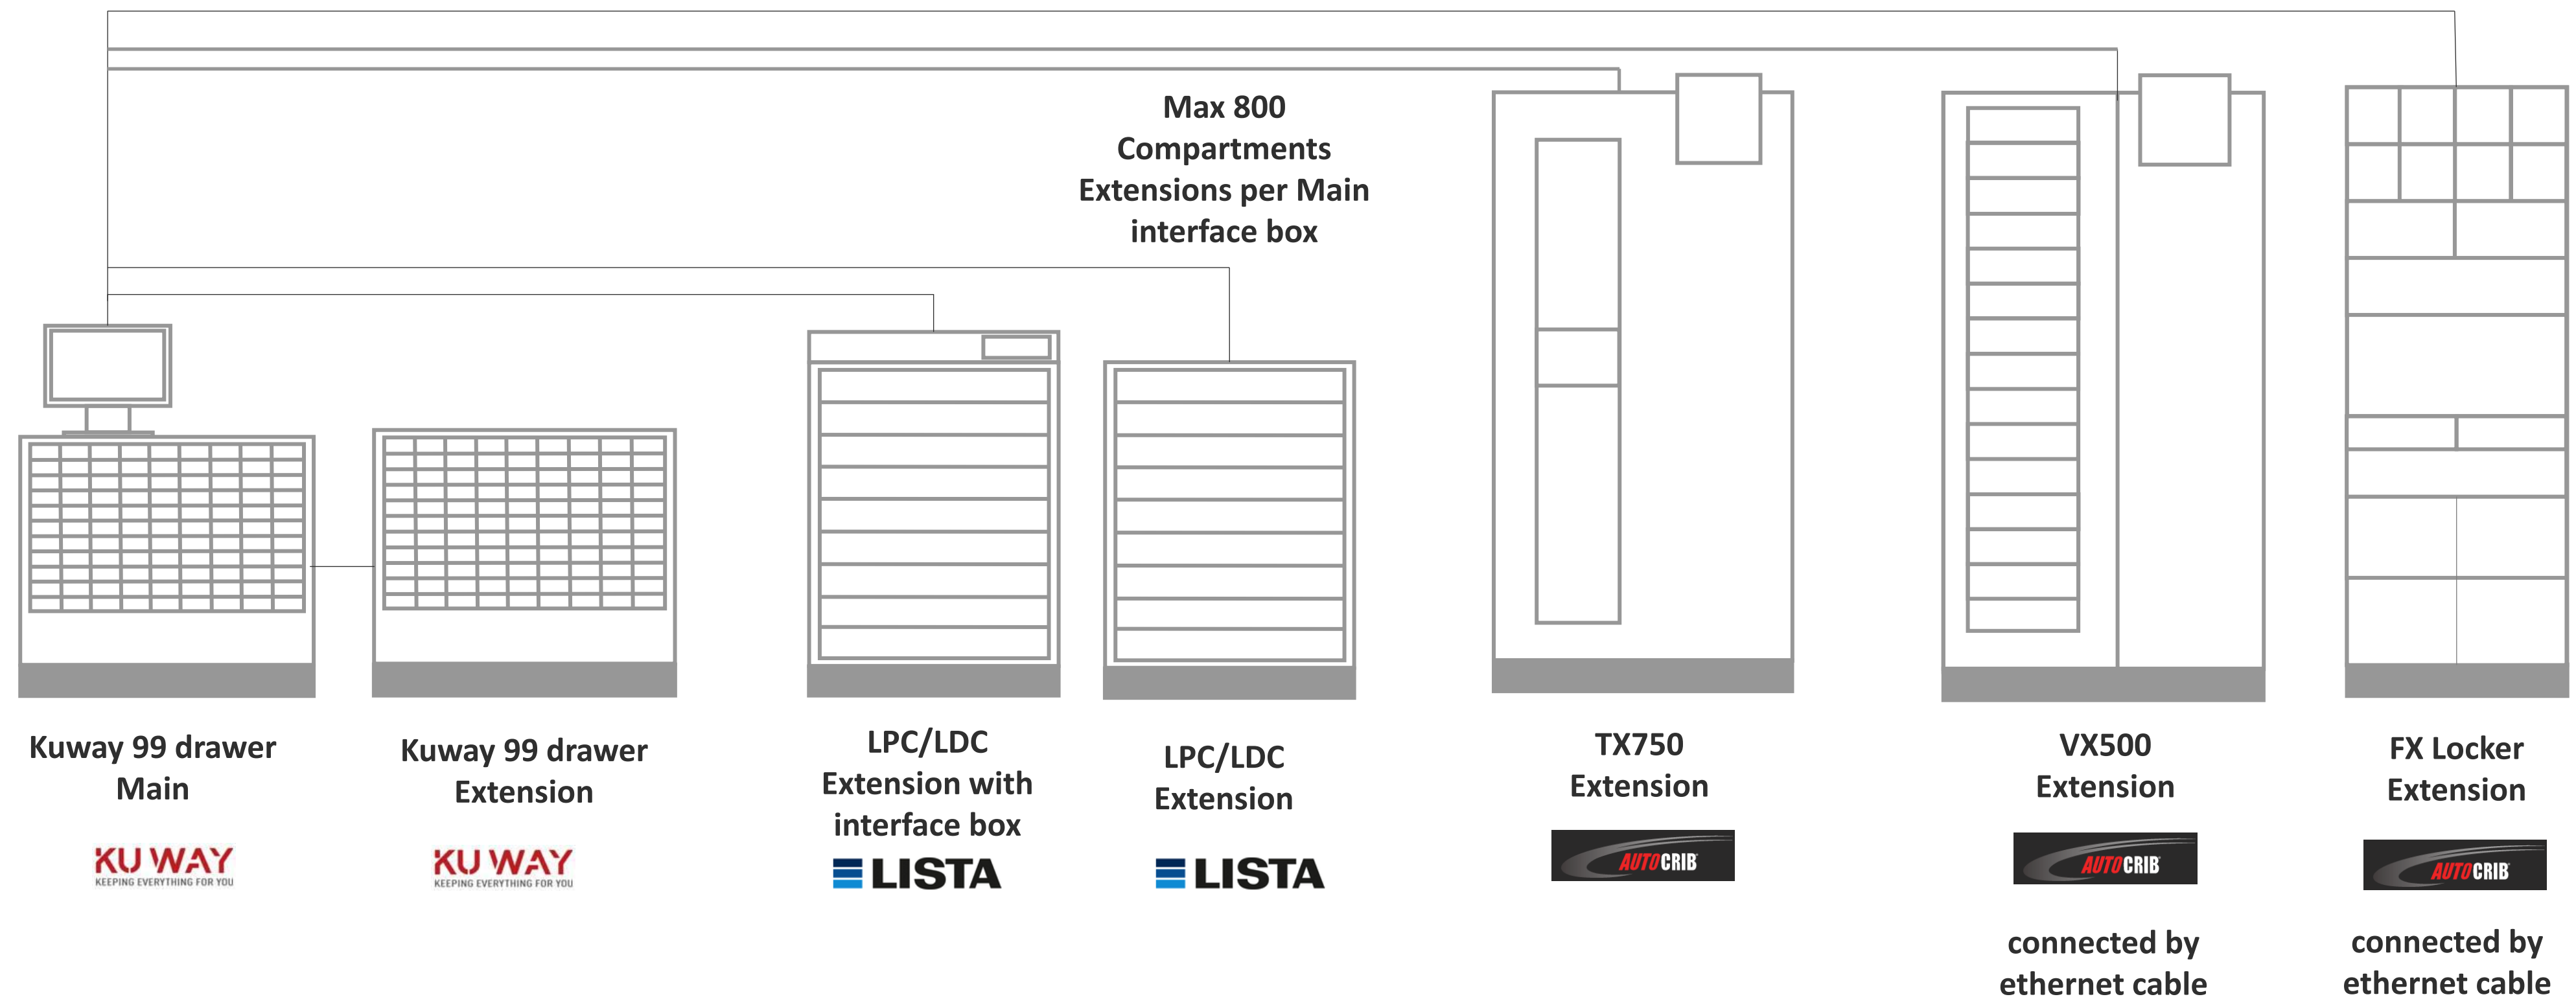

Sielaff ASK200

Sielaff TB300

With AutoCrib TX750 as a Main unit

Each TX750 have USB connection
Totally max 1 units can be connected or
powered USB hub needs to be added

With AutoCrib VX500 as a Main unit

Each VX500 have USB connection
Totally max 1 unit can be connected or
powered USB hub needs to be added

With AutoCrib FX Locker as a Main unit

Each Locker FX have USB connection
Totally max 1 units can be connected or
powered USB hub needs to be added

With Kuway 99 Drawer as a Main unit

Each Kuway 99 Drawer have USB connection
Totally max 4 units can be connected

With Lista LEC as a Main unit

Each Lista Main have USB connection
Totally max 4 units can be connected

With Sielaff ASK200 as a Main unit

ASK200 Main have USB connection

Totally max 2 units

Each ASK200 Extension require ethernet connection from switch totally max 4 units

With Sielaff TB300 as a Main unit

TB300 Main have USB connection

Totally max 2 units

Each TB300 Extension require ethernet connection from switch totally max 4 units