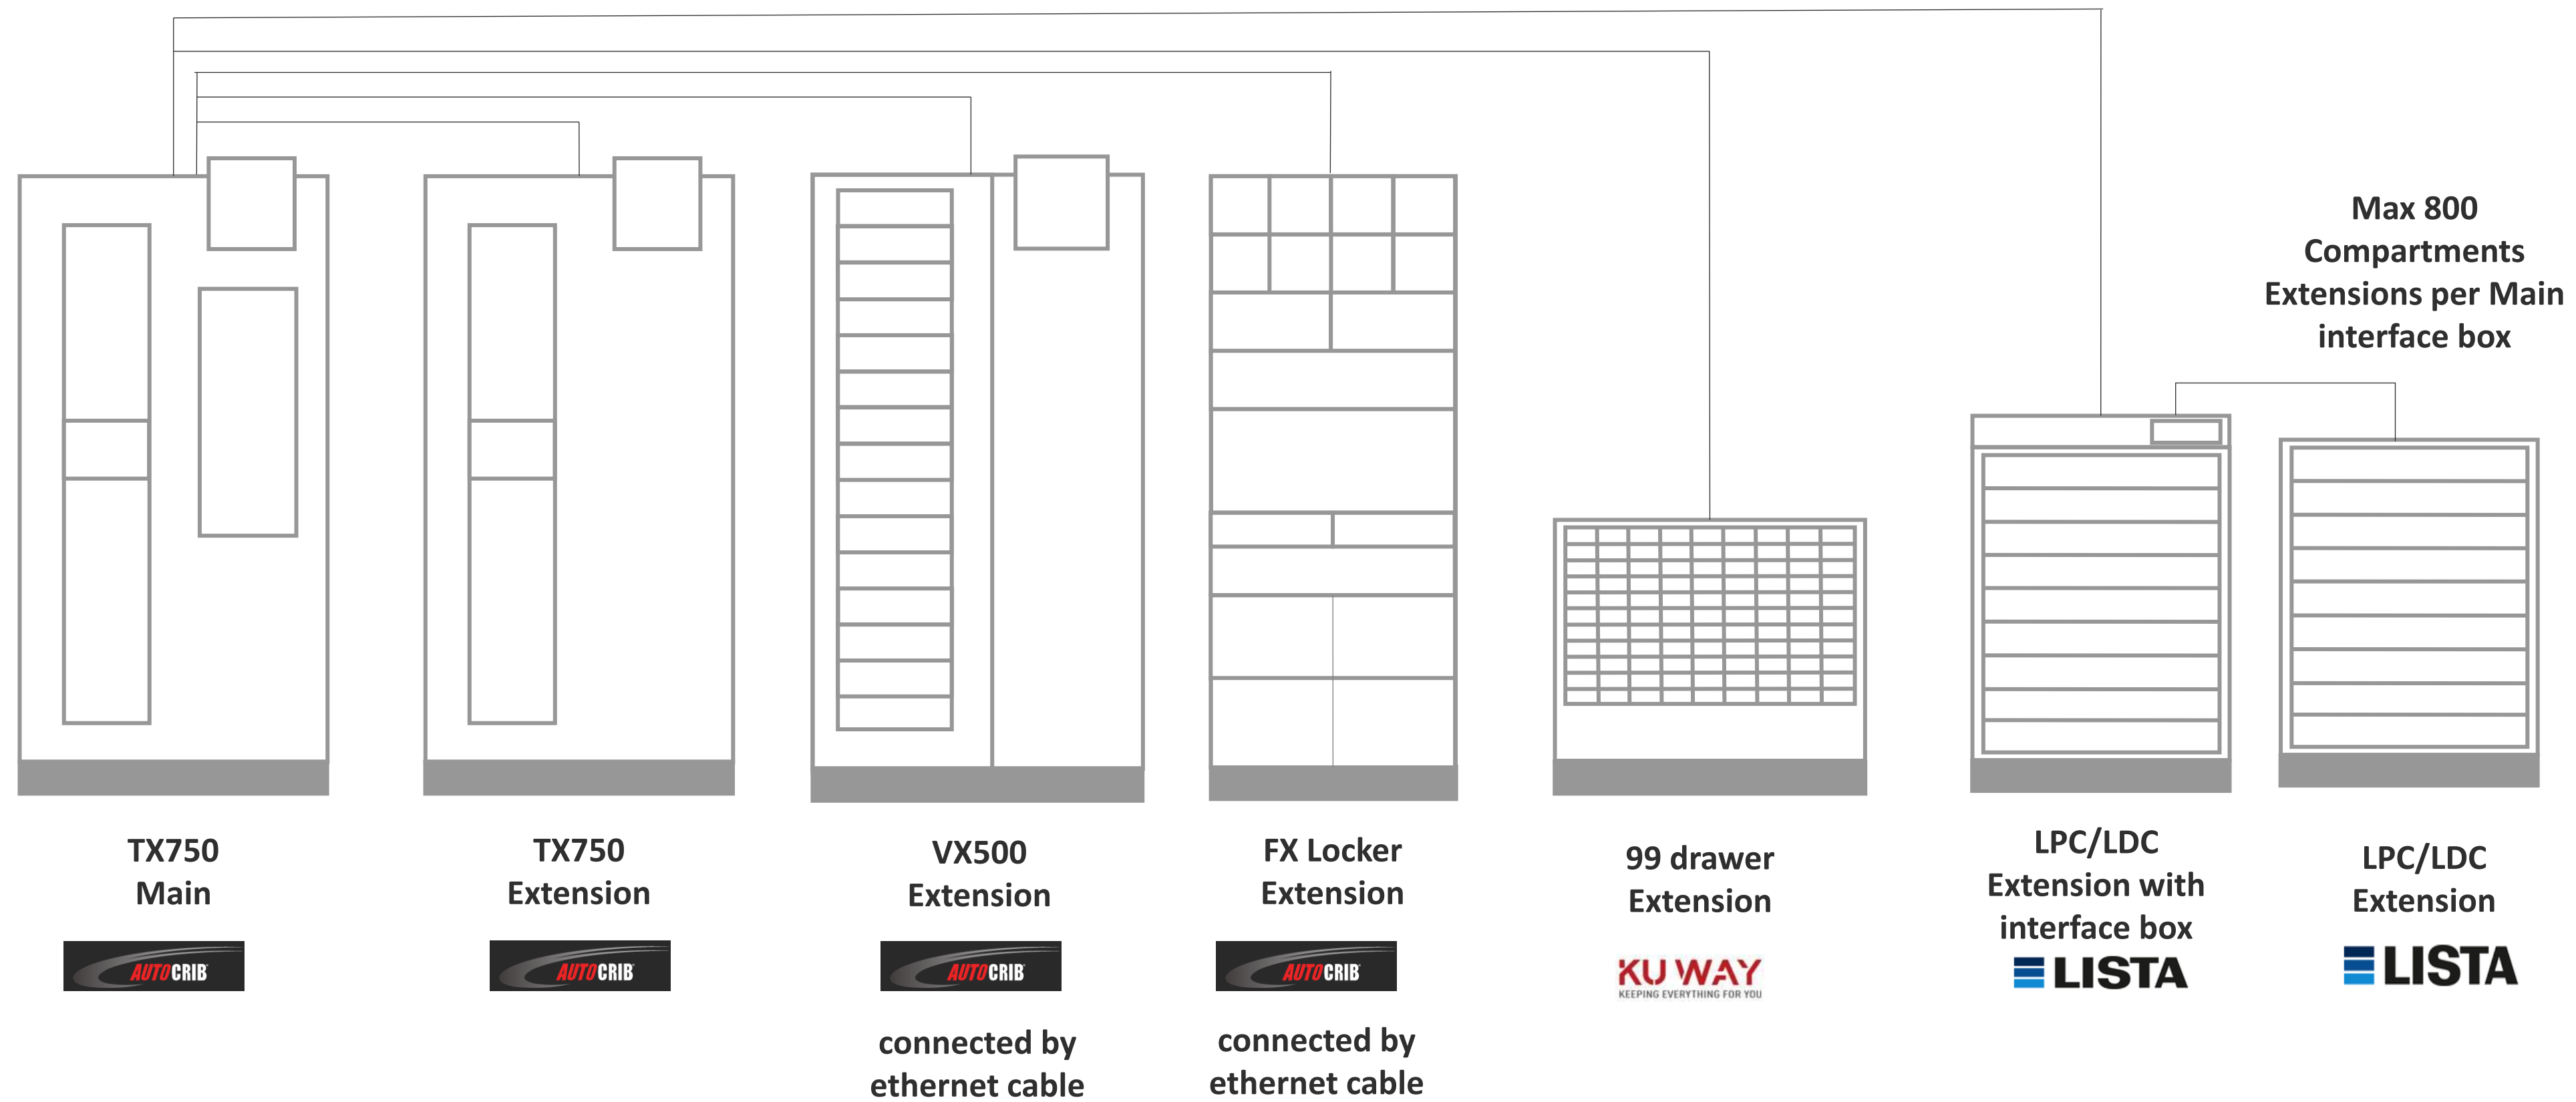

Sielaff ASK200

Sielaff TB300

With AutoCrib TX750 as a Main unit

Each TX750 have USB connection
Totally max 1 units can be connected or
powered USB hub needs to be added

With AutoCrib VX500 as a Main unit

Each VX500 have USB connection
Totally max 1 unit can be connected or
powered USB hub needs to be added

With AutoCrib FX Locker as a Main unit

Each Locker FX have USB connection
Totally max 1 units can be connected or
powered USB hub needs to be added

With Kuway 99 Drawer as a Main unit

Each Kuway 99 Drawer have USB connection
Totally max 4 units can be connected

With Lista LEC as a Main unit

Each Lista Main have USB connection
Totally max 4 units can be connected

With Sielaff ASK200 as a Main unit

ASK200 Main have USB connection

Totally max 2 units

Each ASK200 Extension require ethernet connection from switch totally max 4 units

With Sielaff TB300 as a Main unit

TB300 Main have USB connection

Totally max 2 units

Each TB300 Extension require ethernet connection from switch totally max 4 units