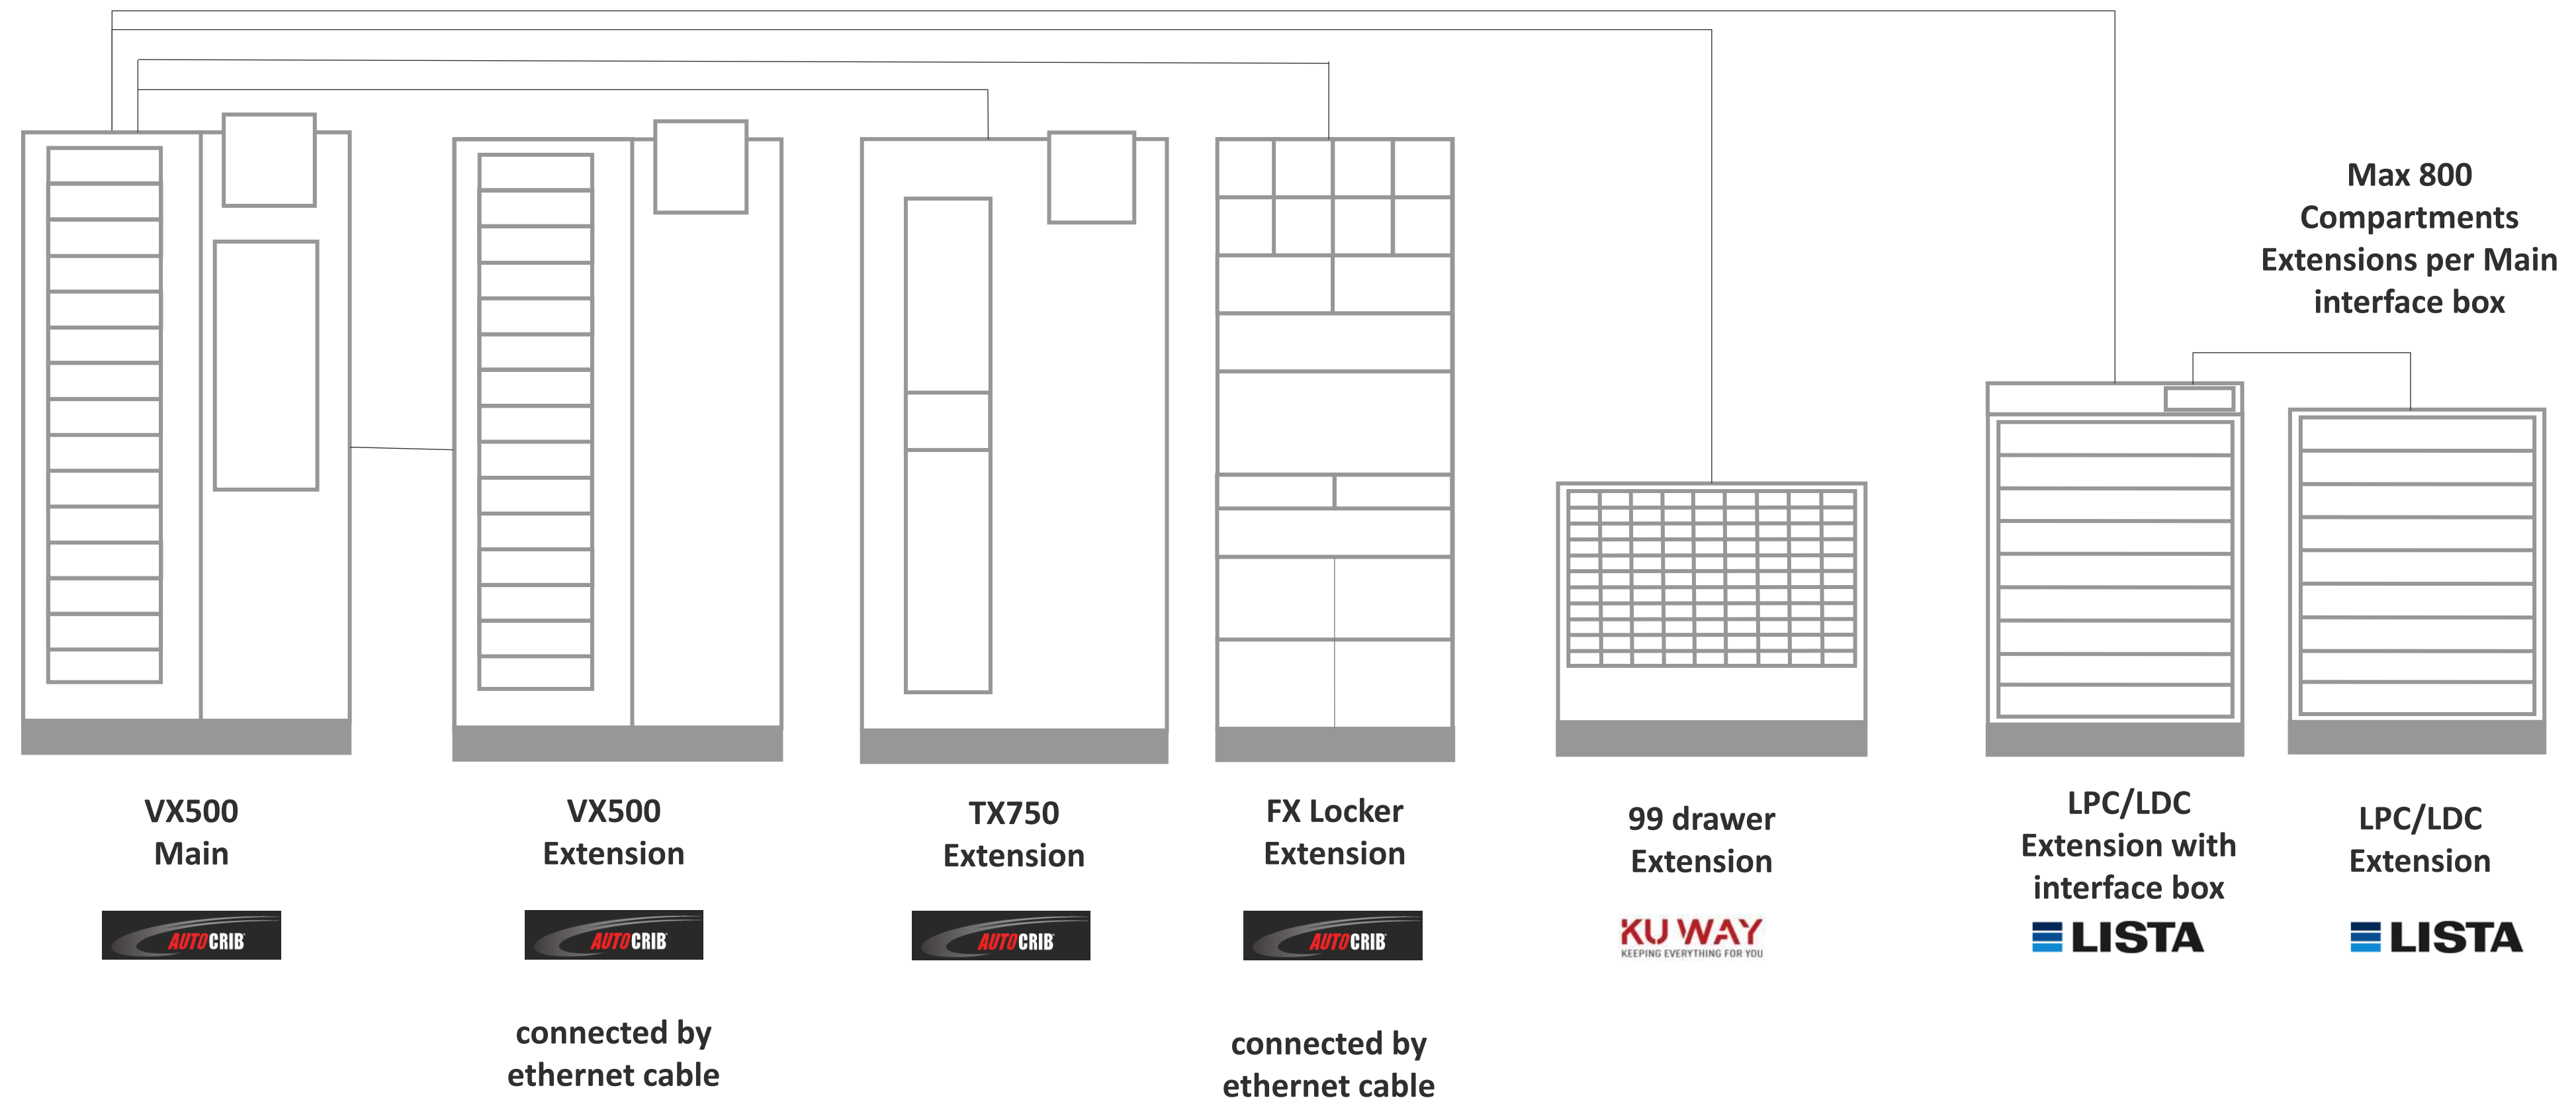

Sielaff ASK200

Sielaff TB300

With AutoCrib TX750 as a Main unit

Each TX750 have USB connection
Totally max 1 units can be connected or
powered USB hub needs to be added

With AutoCrib VX500 as a Main unit

Each VX500 have USB connection
Totally max 1 unit can be connected or
powered USB hub needs to be added

With AutoCrib FX Locker as a Main unit

Each Locker FX have USB connection
Totally max 1 units can be connected or
powered USB hub needs to be added

With Kuway 99 Drawer as a Main unit

Each Kuway 99 Drawer have USB connection
Totally max 4 units can be connected

With Lista LEC as a Main unit

Each Lista Main have USB connection
Totally max 4 units can be connected

With Sielaff ASK200 as a Main unit

ASK200 Main have USB connection

Totally max 2 units

Each ASK200 Extension require ethernet connection from switch totally max 4 units

With Sielaff TB300 as a Main unit

TB300 Main have USB connection

Totally max 2 units

Each TB300 Extension require ethernet connection from switch totally max 4 units