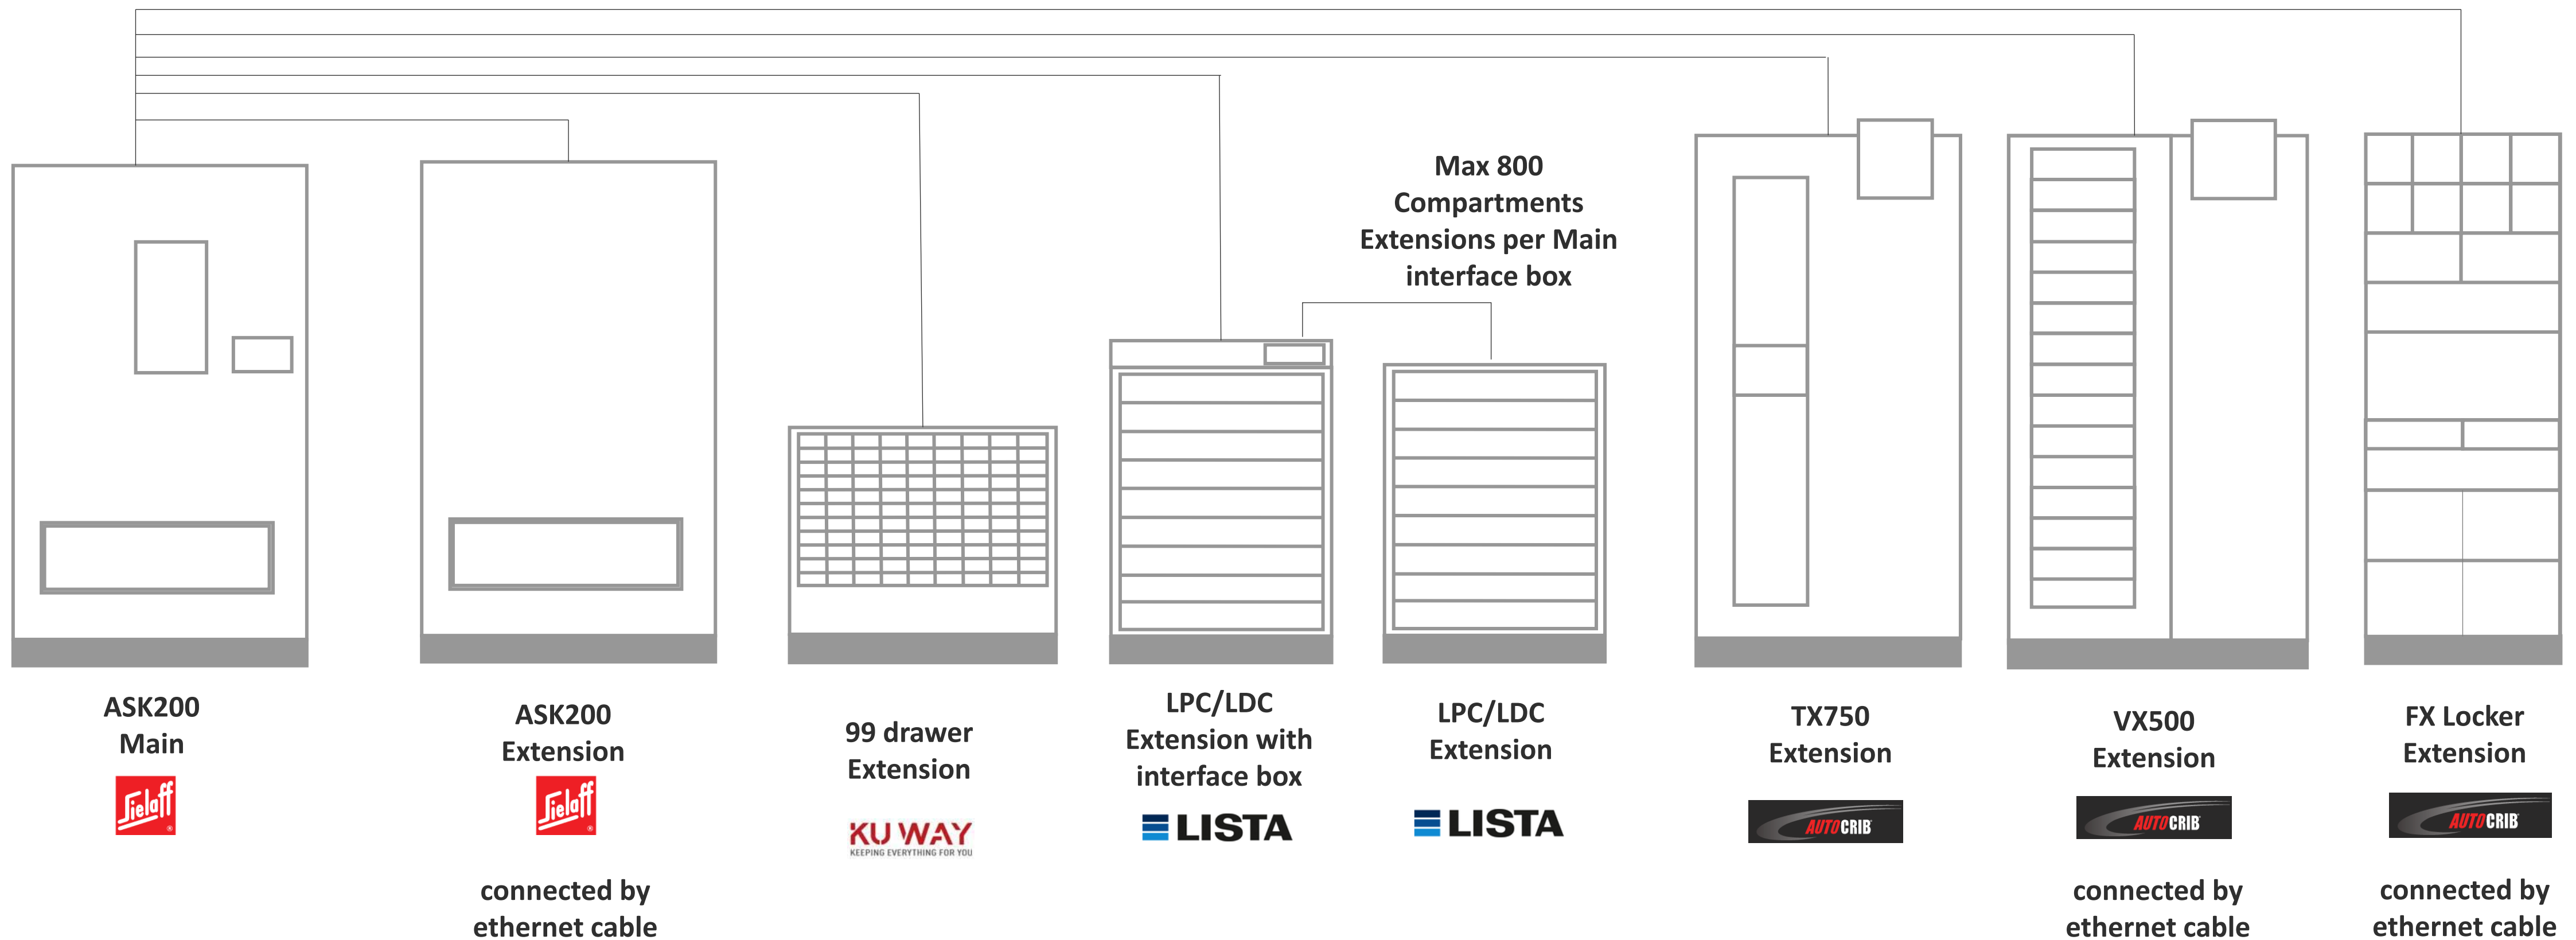

Sielaff ASK200

Sielaff TB300

With AutoCrib TX750 as a Main unit

Each TX750 have USB connection
Totally max 1 units can be connected or
powered USB hub needs to be added

With AutoCrib VX500 as a Main unit

Each VX500 have USB connection
Totally max 1 unit can be connected or
powered USB hub needs to be added

With AutoCrib FX Locker as a Main unit

Each Locker FX have USB connection
Totally max 1 units can be connected or
powered USB hub needs to be added

With Kuway 99 Drawer as a Main unit

Each Kuway 99 Drawer have USB connection
Totally max 4 units can be connected

With Lista LEC as a Main unit

Each Lista Main have USB connection
Totally max 4 units can be connected

With Sielaff ASK200 as a Main unit

ASK200 Main have USB connection

Totally max 2 units

Each ASK200 Extension require ethernet connection from switch totally max 4 units

With Sielaff TB300 as a Main unit

TB300 Main have USB connection

Totally max 2 units

Each TB300 Extension require ethernet connection from switch totally max 4 units