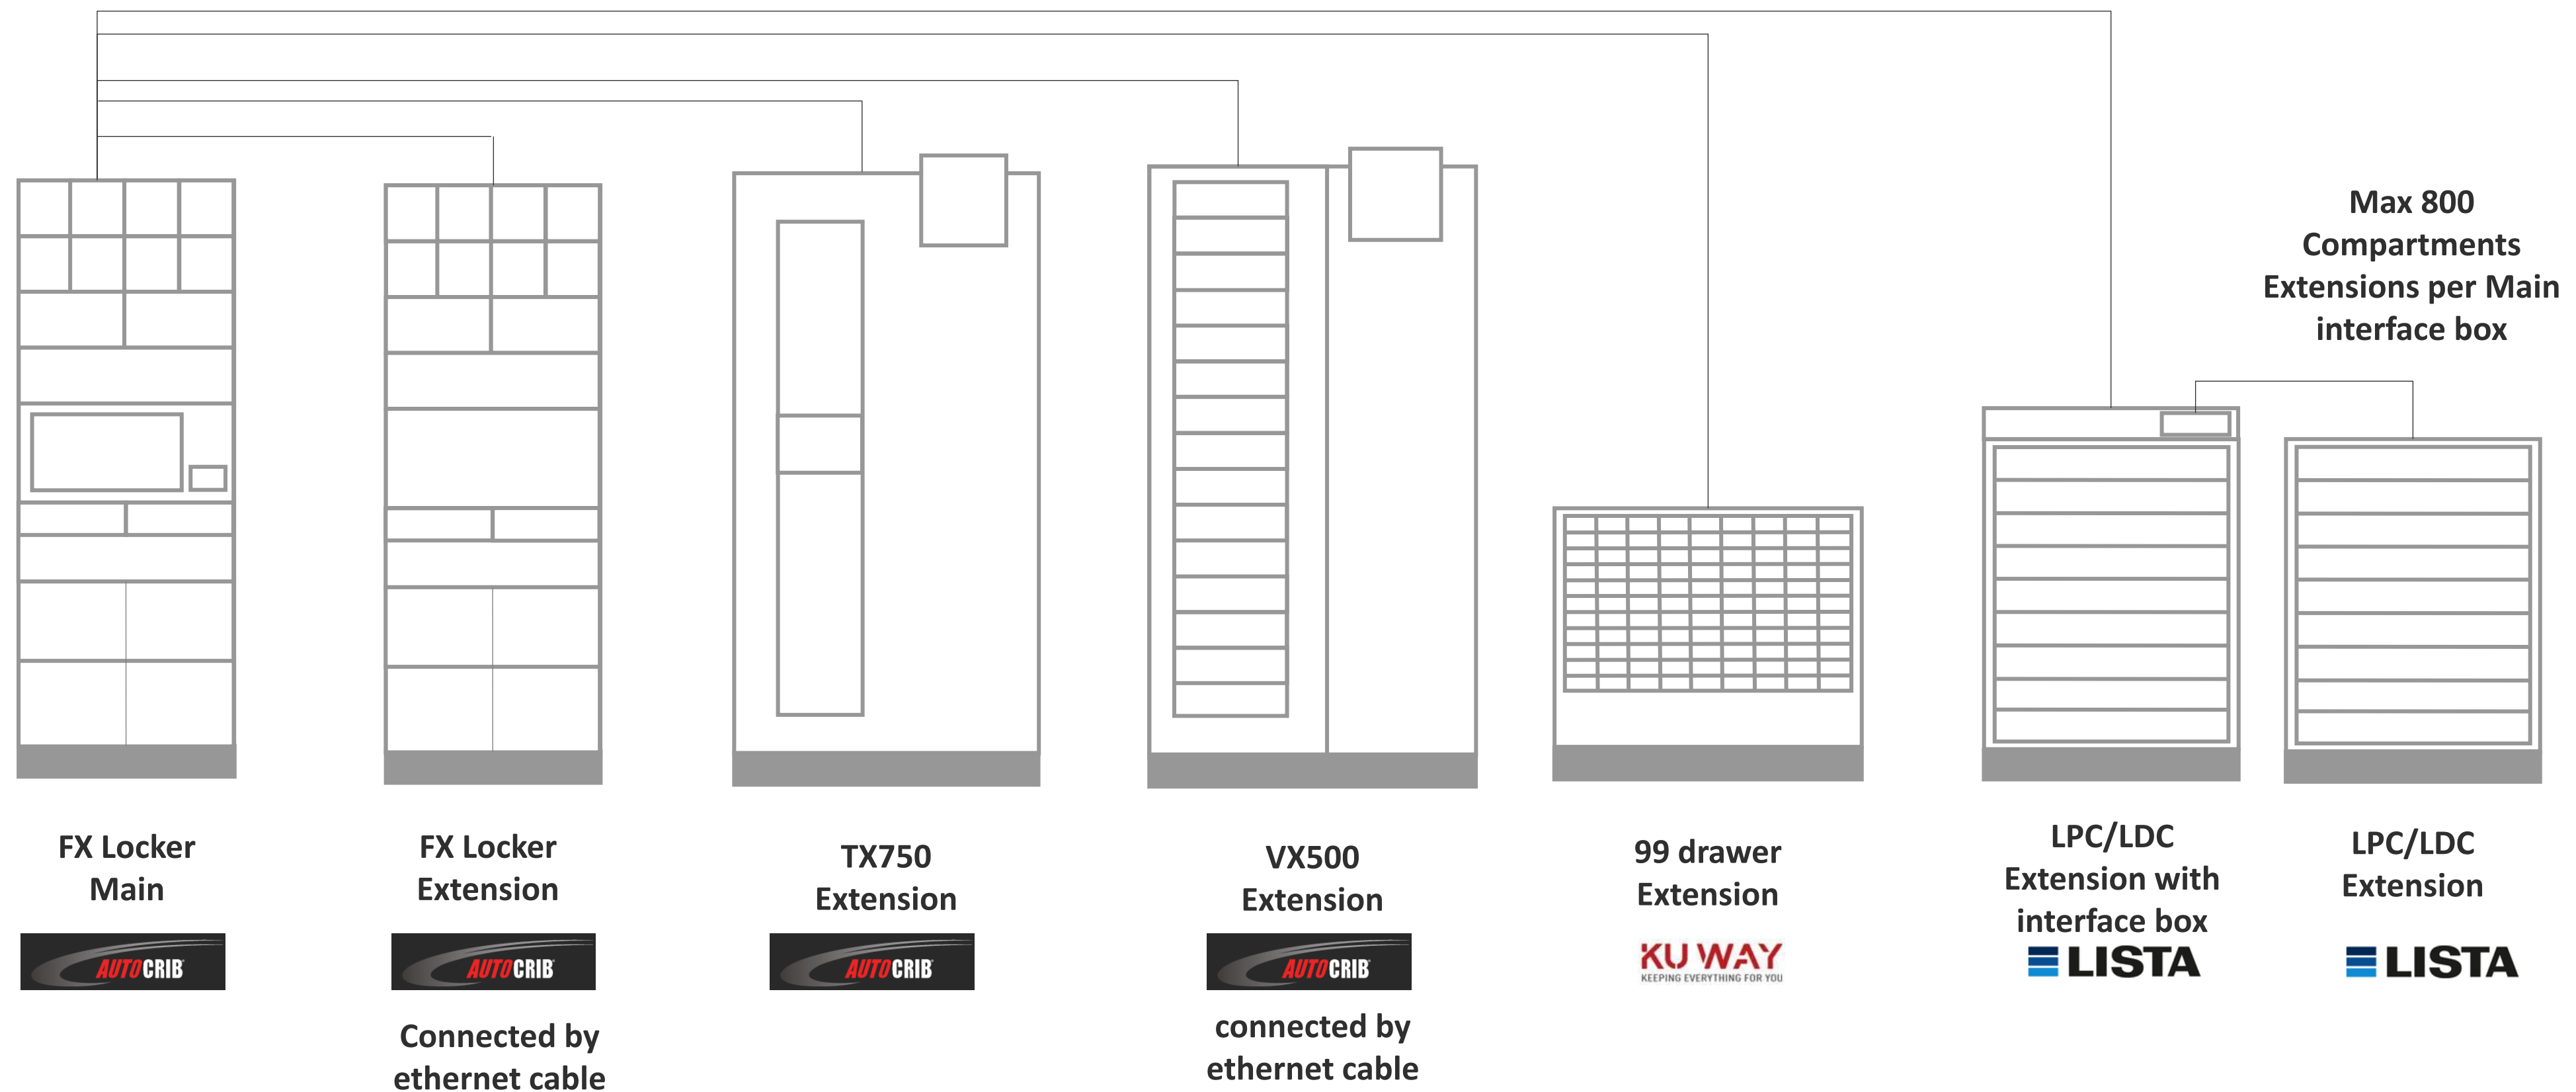

Sielaff ASK200

Sielaff TB300

With AutoCrib TX750 as a Main unit

Each TX750 have USB connection
Totally max 1 units can be connected or
powered USB hub needs to be added

With AutoCrib VX500 as a Main unit

Each VX500 have USB connection
Totally max 1 unit can be connected or
powered USB hub needs to be added

With AutoCrib FX Locker as a Main unit

Each Locker FX have USB connection
Totally max 1 units can be connected or
powered USB hub needs to be added

With Kuway 99 Drawer as a Main unit

Each Kuway 99 Drawer have USB connection
Totally max 4 units can be connected

With Lista LEC as a Main unit

Each Lista Main have USB connection
Totally max 4 units can be connected

With Sielaff ASK200 as a Main unit

ASK200 Main have USB connection

Totally max 2 units

Each ASK200 Extension require ethernet connection from switch totally max 4 units

With Sielaff TB300 as a Main unit

TB300 Main have USB connection

Totally max 2 units

Each TB300 Extension require ethernet connection from switch totally max 4 units